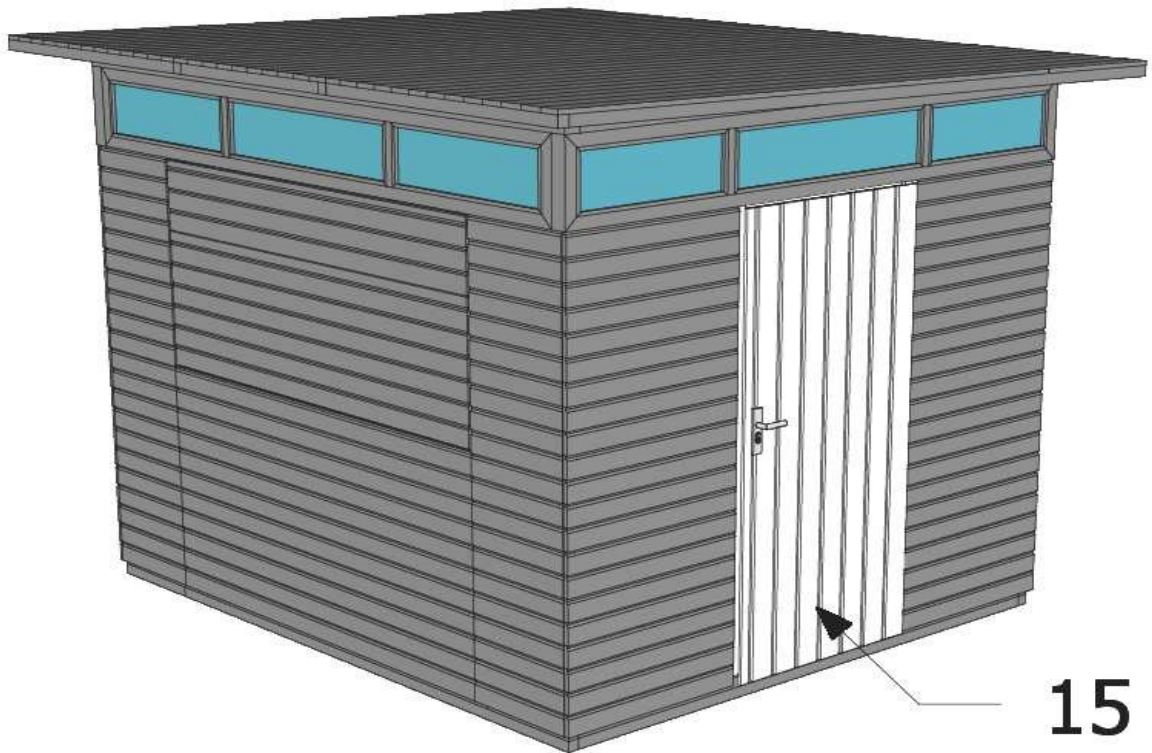

Lux-stall A (274 x 240 cm.)

Assembly instruction

10/15