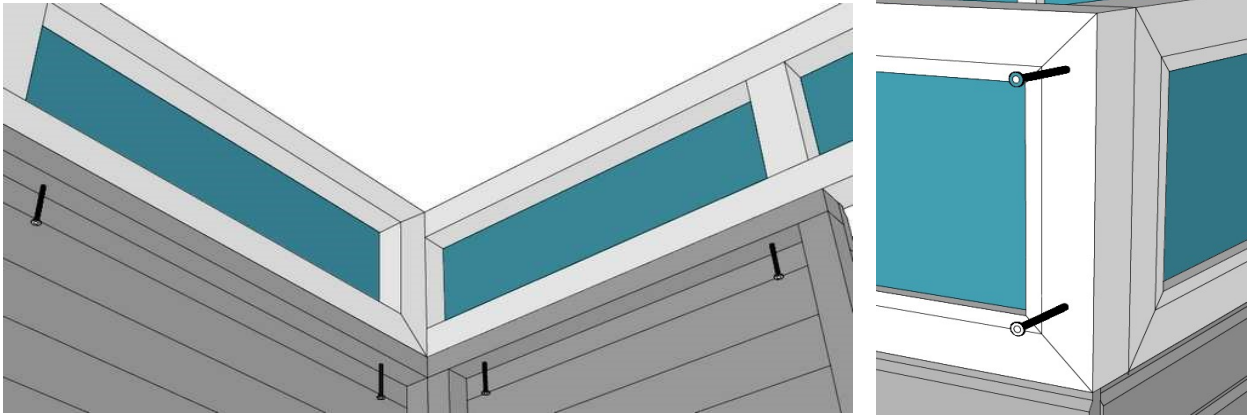

Lux-stall A (274 x 240 cm.)

Assembly instruction

5/15