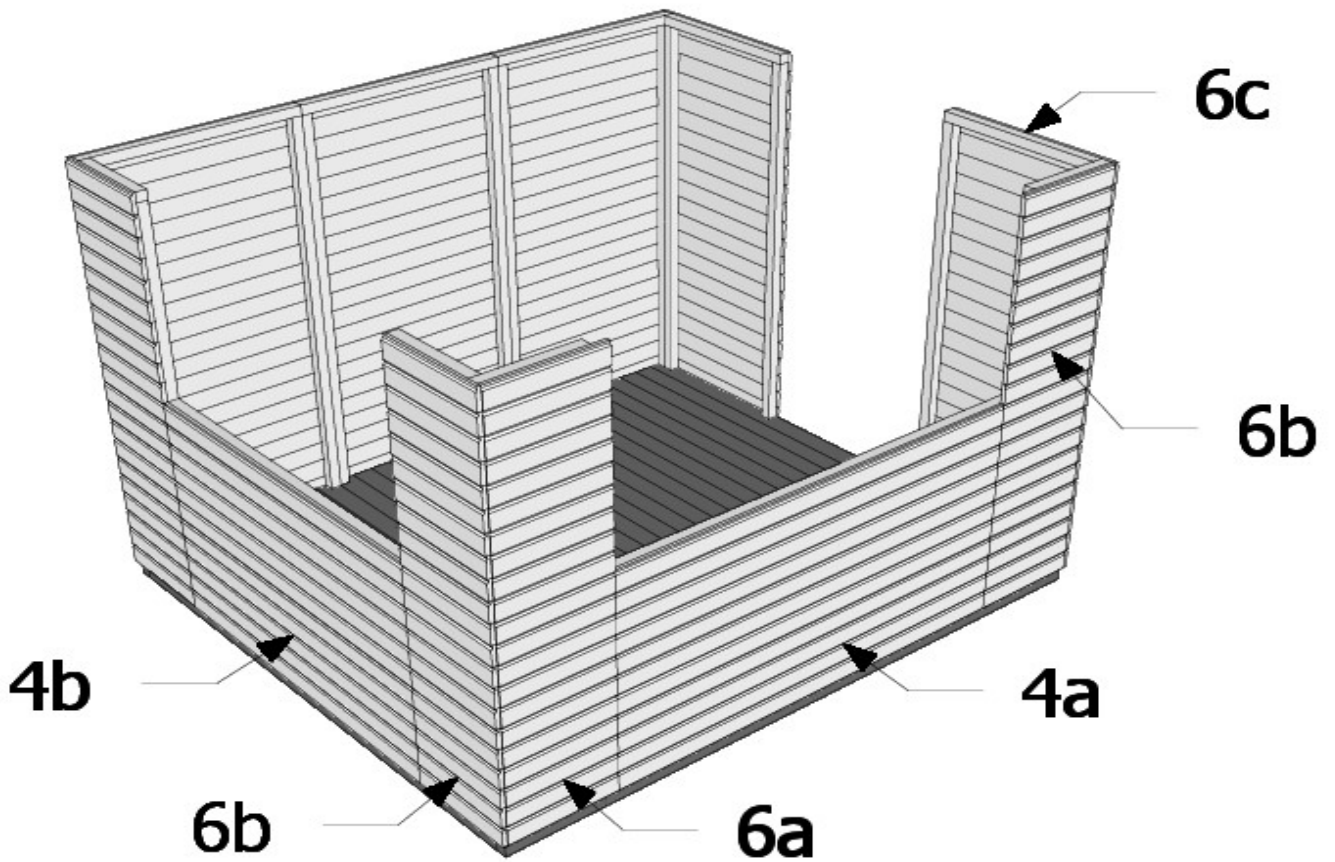

Lux-stall A (274 x 240 cm.)

Assembly instruction

4/15