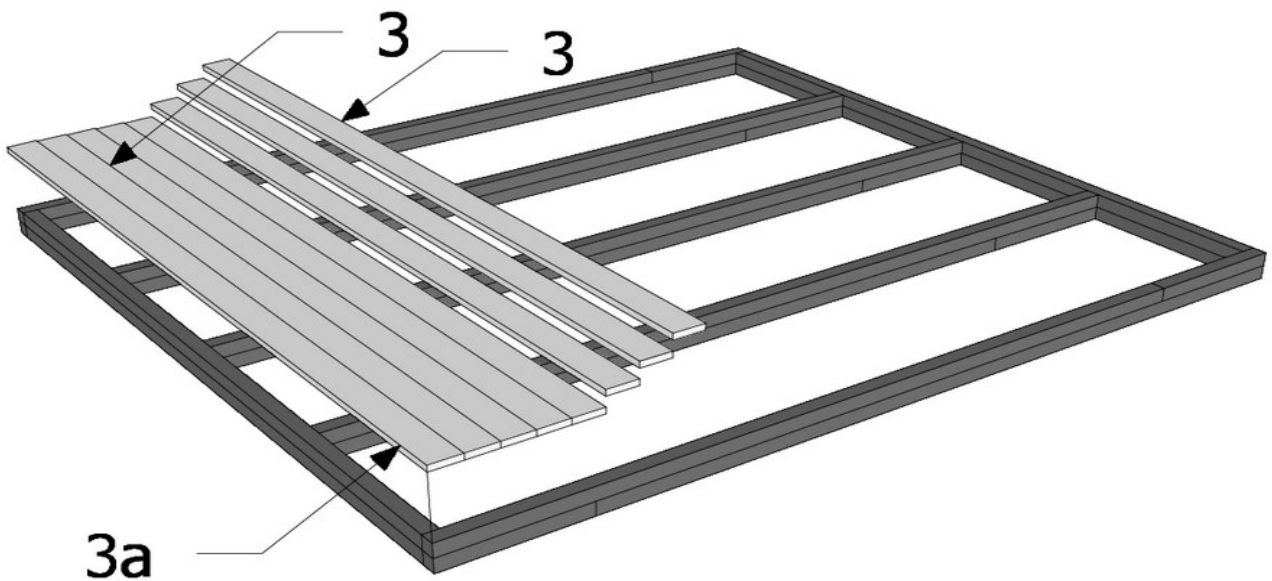

# Lux-stall A (274 x 240 cm.)

## Assembly instruction

2/15

ideal A = 3591mm. = B

<b>1</b>	+	<b>1</b>	+	<b>2</b>	+	<b>2a</b>	<b>4,5 x 80</b>	<b>48</b>
----------	---	----------	---	----------	---	-----------	-----------------	-----------