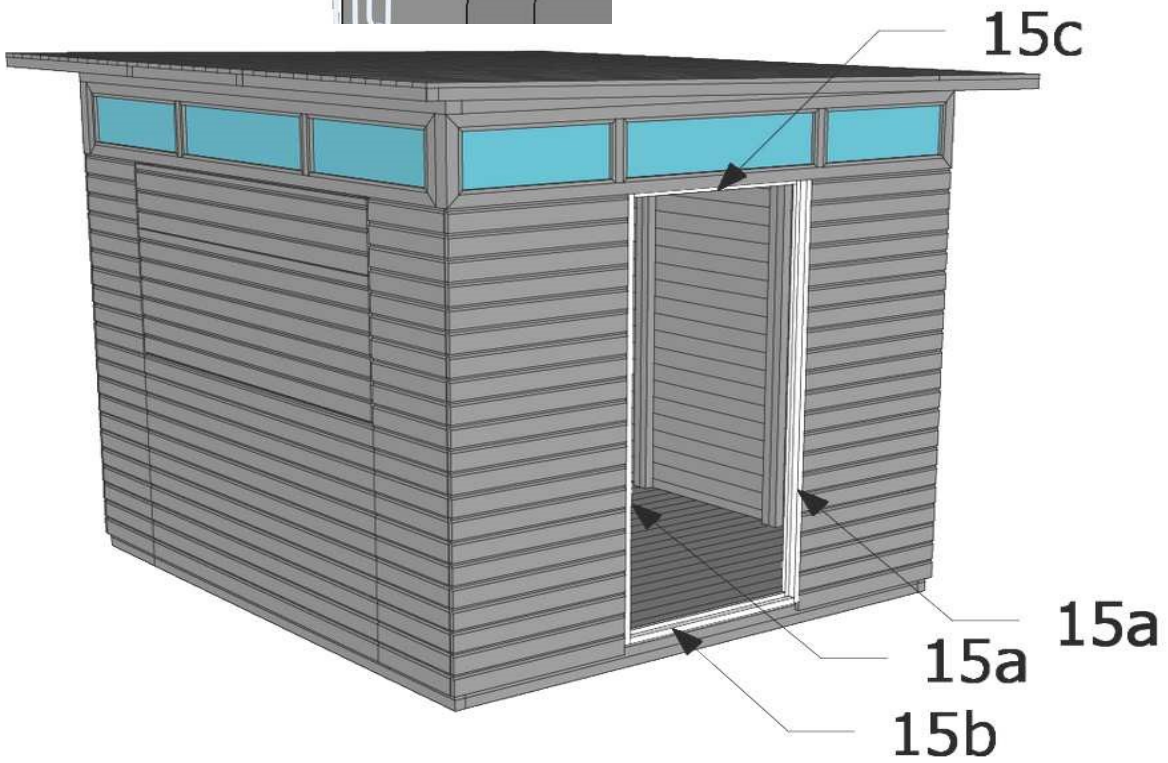

# Lux-stall A (274 x 240 cm.)

## Assembly instruction

9/15

View from inside  
Ansicht von innen

26

27

31

3 x 30

24