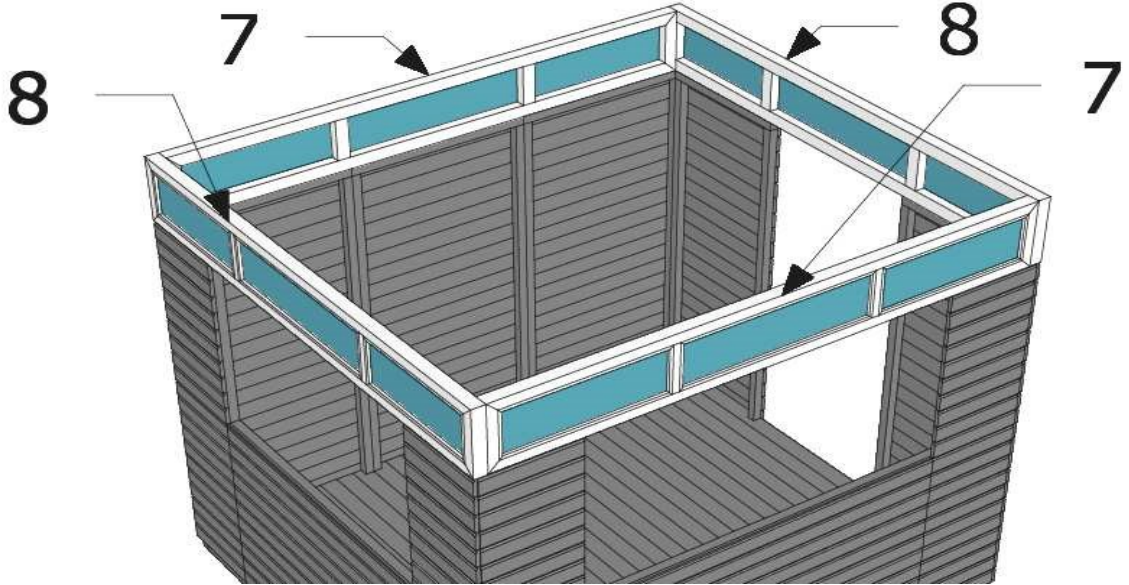

Lux-stall A (274 x 240 cm.)

Assembly instruction

5/15